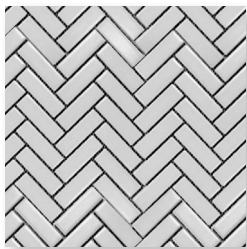

LEAD TIME
In Stock/Quick Ship

COLOR & SIZES

*Basketweave White
W/Black Dot*

*Basketweave White
W/Grey Dot*

*2x7 Chevron White
Matte*

*2x7 Chevron White
Glossy*

*Octagon White W/
Black Dot*

*Octagon White W/
Grey Dot*

*1" Hex Pattern White
W/ Black Dot*

*1" Hex Pattern White
W/ Grey Dot*

1x3 Herringbone Black

1x3 Herringbone Grey

1x3 Herringbone White

1" Hexagon Black

1" Hexagon Grey

1" Hexagon White

2" Hexagon Black

2" Hexagon Grey

2" Hexagon White

4" Hexagon Black

4" Hexagon Grey

4" Hexagon White

Penny Round Black

Penny Round Grey