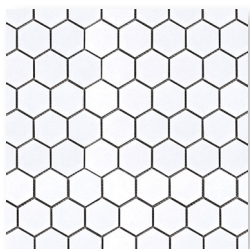

LEAD TIME
In Stock/Quick Ship

COLOR & SIZES

*Basketweave White
W/Black Dot*

*Basketweave White
W/Grey Dot*

*2x7 Chevron White
Matte*

*2x7 Chevron White
Glossy*

*Octagon White W/
Black Dot*

*Octagon White W/
Grey Dot*

*1" Hex Pattern White
W/ Black Dot*

*1" Hex Pattern White
W/ Grey Dot*

1x3 Herringbone Black

1x3 Herringbone Grey

1x3 Herringbone White

1" Hexagon Black

1" Hexagon Grey

1" Hexagon White

2" Hexagon Black

2" Hexagon Grey

2" Hexagon White

4" Hexagon Black

4" Hexagon Grey

4" Hexagon White

Penny Round Black

Penny Round Grey