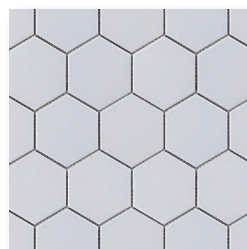

LEAD TIME
In Stock/Quick Ship

COLOR & SIZES

*Basketweave White
W/Black Dot*

*Basketweave White
W/Grey Dot*

*2x7 Chevron White
Matte*

*2x7 Chevron White
Glossy*

*Octagon White W/
Black Dot*

*Octagon White W/
Grey Dot*

*1" Hex Pattern White
W/ Black Dot*

*1" Hex Pattern White
W/ Grey Dot*

1x3 Herringbone Black

1x3 Herringbone Grey

1x3 Herringbone White

1" Hexagon Black

1" Hexagon Grey

1" Hexagon White

2" Hexagon Black

2" Hexagon Grey

2" Hexagon White

4" Hexagon Black

4" Hexagon Grey

4" Hexagon White

Penny Round Black

Penny Round Grey

Penny Round White

Stick Mosaic Brown

*Stick Mosaic Crystal
White*

*Stick Mosaic Dark
Green*

Stick Mosaic Green

Stick Mosaic Grey

*Stick Mosaic Navy
Blue*

Stick Mosaic White