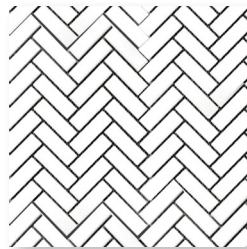

LEAD TIME
In Stock/Quick Ship

COLOR & SIZES

*Basketweave White
W/Black Dot*

*Basketweave White
W/Grey Dot*

*2x7 Chevron White
Matte*

*2x7 Chevron White
Glossy*

*Octagon White W/
Black Dot*

*Octagon White W/
Grey Dot*

*1" Hex Pattern White
W/ Black Dot*

*1" Hex Pattern White
W/ Grey Dot*

1x3 Herringbone Black

1x3 Herringbone Grey

1x3 Herringbone White

1" Hexagon Black

1" Hexagon Grey

1" Hexagon White

2" Hexagon Black

2" Hexagon Grey

2" Hexagon White

4" Hexagon Black

4" Hexagon Grey

4" Hexagon White

Penny Round Black

Penny Round Grey