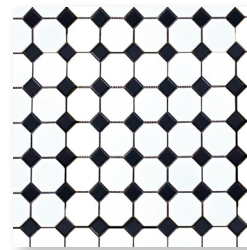

GEOMETRICS

White with Black Dot Basketweave

Dark Green Stick Mosaic

Wayne Tile Company

waynetile.com

GEOMETRICS

PORCELAIN TILE

Wayne Tile
Company

LEAD TIME
In Stock/Quick Ship

COLOR & SIZES

*Basketweave White
W/Black Dot*

*Basketweave White
W/Grey Dot*

*2x7 Chevron White
Matte*

*2x7 Chevron White
Glossy*

*Octagon White W/
Black Dot*

*Octagon White W/
Grey Dot*

*1" Hex Pattern White
W/ Black Dot*

*1" Hex Pattern White
W/ Grey Dot*

1x3 Herringbone Black

1x3 Herringbone Grey

1x3 Herringbone White

1" Hexagon Black

1" Hexagon Grey

1" Hexagon White

2" Hexagon Black

2" Hexagon Grey

2" Hexagon White

4" Hexagon Black

4" Hexagon Grey

4" Hexagon White

Penny Round Black

Penny Round Grey