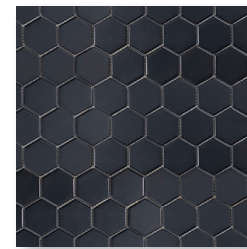

LEAD TIME
In Stock/Quick Ship

COLOR & SIZES

*Basketweave White
W/Black Dot*

*Basketweave White
W/Grey Dot*

*2x7 Chevron White
Matte*

*2x7 Chevron White
Glossy*

*Octagon White W/
Black Dot*

*Octagon White W/
Grey Dot*

*1" Hex Pattern White
W/ Black Dot*

*1" Hex Pattern White
W/ Grey Dot*

1x3 Herringbone Black

1x3 Herringbone Grey

1x3 Herringbone White

1" Hexagon Black

1" Hexagon Grey

1" Hexagon White

2" Hexagon Black

2" Hexagon Grey

2" Hexagon White

4" Hexagon Black

4" Hexagon Grey

4" Hexagon White

Penny Round Black

Penny Round Grey

Penny Round White

Stick Mosaic Brown

*Stick Mosaic Crystal
White*

*Stick Mosaic Dark
Green*

Stick Mosaic Green

Stick Mosaic Grey

*Stick Mosaic Navy
Blue*

Stick Mosaic White