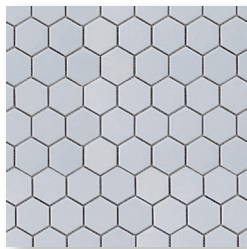

LEAD TIME
In Stock/Quick Ship

COLOR & SIZES

*Basketweave White
W/Black Dot*

*Basketweave White
W/Grey Dot*

*2x7 Chevron White
Matte*

*2x7 Chevron White
Glossy*

*Octagon White W/
Black Dot*

*Octagon White W/
Grey Dot*

*1" Hex Pattern White
W/ Black Dot*

*1" Hex Pattern White
W/ Grey Dot*

1x3 Herringbone Black

1x3 Herringbone Grey

1x3 Herringbone White

1" Hexagon Black

1" Hexagon Grey

1" Hexagon White

2" Hexagon Black

2" Hexagon Grey

2" Hexagon White

4" Hexagon Black

4" Hexagon Grey

4" Hexagon White

Penny Round Black

Penny Round Grey

Penny Round White

Stick Mosaic Brown

*Stick Mosaic Crystal
White*

*Stick Mosaic Dark
Green*

Stick Mosaic Green

Stick Mosaic Grey

*Stick Mosaic Navy
Blue*

Stick Mosaic White