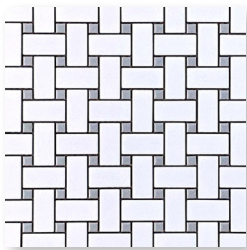

GEOMETRICS

White with Black Dot Basketweave

Dark Green Stick Mosaic

Wayne Tile Company

waynetile.com

GEOMETRICS

PORCELAIN TILE

Wayne Tile
Company

LEAD TIME
In Stock/Quick Ship

COLOR & SIZES

*Basketweave White
W/Black Dot*

*Basketweave White
W/Grey Dot*

*2x7 Chevron White
Matte*

*2x7 Chevron White
Glossy*

*Octagon White W/
Black Dot*

*Octagon White W/
Grey Dot*

*1" Hex Pattern White
W/ Black Dot*

*1" Hex Pattern White
W/ Grey Dot*

1x3 Herringbone Black

1x3 Herringbone Grey

1x3 Herringbone White

1" Hexagon Black

1" Hexagon Grey

1" Hexagon White

2" Hexagon Black

2" Hexagon Grey

2" Hexagon White

4" Hexagon Black

4" Hexagon Grey

4" Hexagon White

Penny Round Black

Penny Round Grey