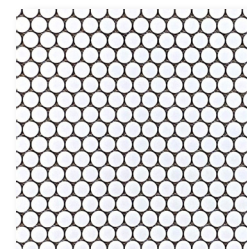

LEAD TIME
In Stock/Quick Ship

COLOR & SIZES

*Basketweave White
W/Black Dot*

*Basketweave White
W/Grey Dot*

*2x7 Chevron White
Matte*

*2x7 Chevron White
Glossy*

*Octagon White W/
Black Dot*

*Octagon White W/
Grey Dot*

*1" Hex Pattern White
W/ Black Dot*

*1" Hex Pattern White
W/ Grey Dot*

1x3 Herringbone Black

1x3 Herringbone Grey

1x3 Herringbone White

1" Hexagon Black

1" Hexagon Grey

1" Hexagon White

2" Hexagon Black

2" Hexagon Grey

2" Hexagon White

4" Hexagon Black

4" Hexagon Grey

4" Hexagon White

Penny Round Black

Penny Round Grey

Penny Round White

Stick Mosaic Brown

*Stick Mosaic Crystal
White*

*Stick Mosaic Dark
Green*

Stick Mosaic Green

Stick Mosaic Grey

*Stick Mosaic Navy
Blue*

Stick Mosaic White