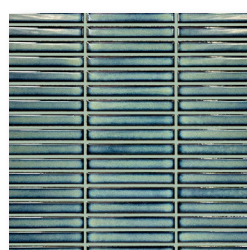

LEAD TIME
In Stock/Quick Ship

COLOR & SIZES

*Basketweave White
W/Black Dot*

*Basketweave White
W/Grey Dot*

*2x7 Chevron White
Matte*

*2x7 Chevron White
Glossy*

*Octagon White W/
Black Dot*

*Octagon White W/
Grey Dot*

*1" Hex Pattern White
W/ Black Dot*

*1" Hex Pattern White
W/ Grey Dot*

1x3 Herringbone Black

1x3 Herringbone Grey

1x3 Herringbone White

1" Hexagon Black

1" Hexagon Grey

1" Hexagon White

2" Hexagon Black

2" Hexagon Grey

2" Hexagon White

4" Hexagon Black

4" Hexagon Grey

4" Hexagon White

Penny Round Black

Penny Round Grey

Penny Round White

Stick Mosaic Brown

*Stick Mosaic Crystal
White*

*Stick Mosaic Dark
Green*

Stick Mosaic Green

Stick Mosaic Grey

*Stick Mosaic Navy
Blue*

Stick Mosaic White