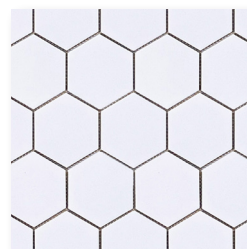

LEAD TIME
In Stock/Quick Ship

COLOR & SIZES

*Basketweave White
W/Black Dot*

*Basketweave White
W/Grey Dot*

*2x7 Chevron White
Matte*

*2x7 Chevron White
Glossy*

*Octagon White W/
Black Dot*

*Octagon White W/
Grey Dot*

*1" Hex Pattern White
W/ Black Dot*

*1" Hex Pattern White
W/ Grey Dot*

1x3 Herringbone Black

1x3 Herringbone Grey

1x3 Herringbone White

1" Hexagon Black

1" Hexagon Grey

1" Hexagon White

2" Hexagon Black

2" Hexagon Grey

2" Hexagon White

4" Hexagon Black

4" Hexagon Grey

4" Hexagon White

Penny Round Black

Penny Round Grey

Penny Round White

Stick Mosaic Brown

*Stick Mosaic Crystal
White*

*Stick Mosaic Dark
Green*

Stick Mosaic Green

Stick Mosaic Grey

*Stick Mosaic Navy
Blue*

Stick Mosaic White